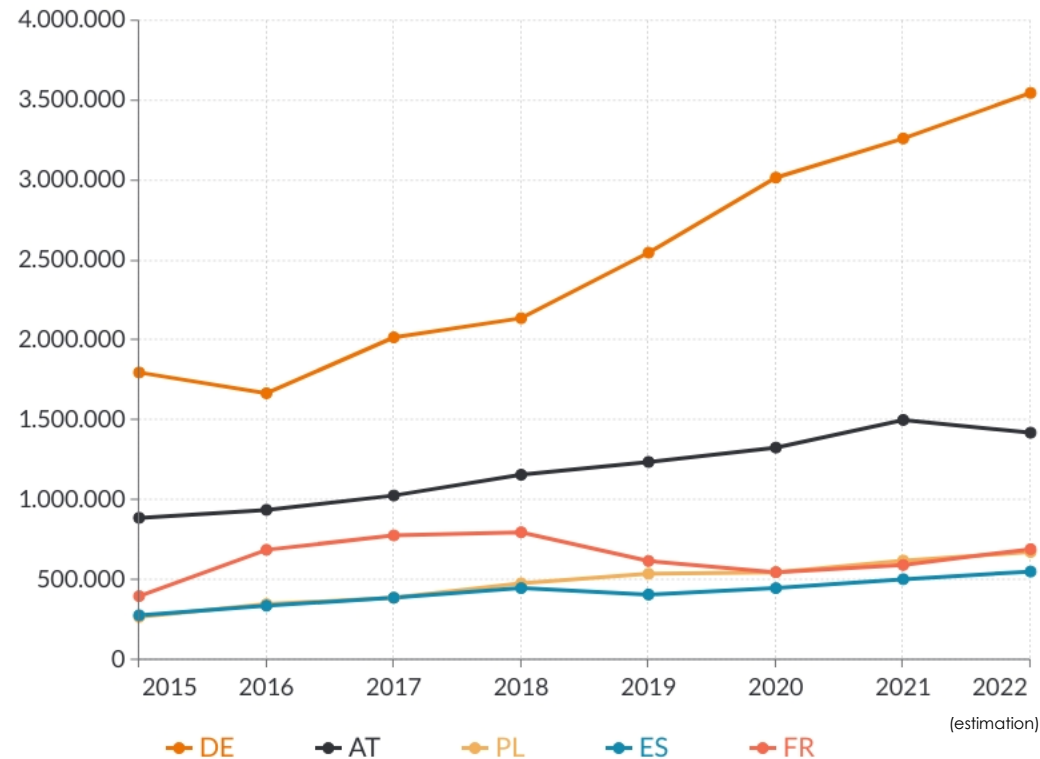

ENplus[®] c/o Bioenergy Europe
Place du Champ de Mars 2
1050 Brussels, Belgium
enplus@bioenergyeurope.org
+32 2 318 40 35

ENplus® country coverage, 50 countries in 2022

source: ENplus®

The world-leading wood pellet certification.

Worldwide ENplus® certified production (from 2011 to 2022, tonnes)

*2022 numbers do not include Russian and Belarussian estimates

*Due to the invasion of Ukraine, 2021 numbers for Ukraine, Russia and Belarus could not be confirmed

source: ENplus®

The world-leading wood pellet certification.

Volumes of ENplus® certified pellets produced by the top 5 countries (2015 - 2022, tonnes)

The world-leading wood pellet certification.

source: ENplus®