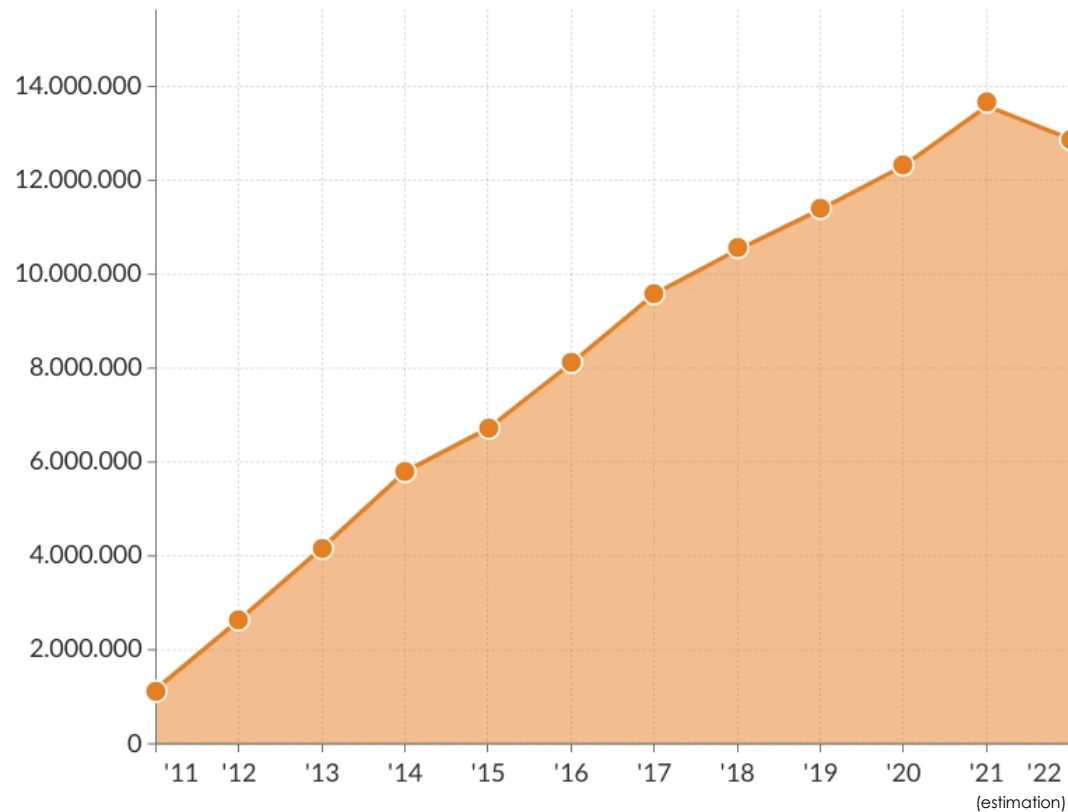

ENplus[®] c/o Bioenergy Europe
Place du Champ de Mars 2
1050 Brussels, Belgium
enplus@bioenergyeurope.org
+32 2 318 40 35

ENplus® country coverage, 50 countries in 2022

source: ENplus®

The world-leading wood pellet certification.