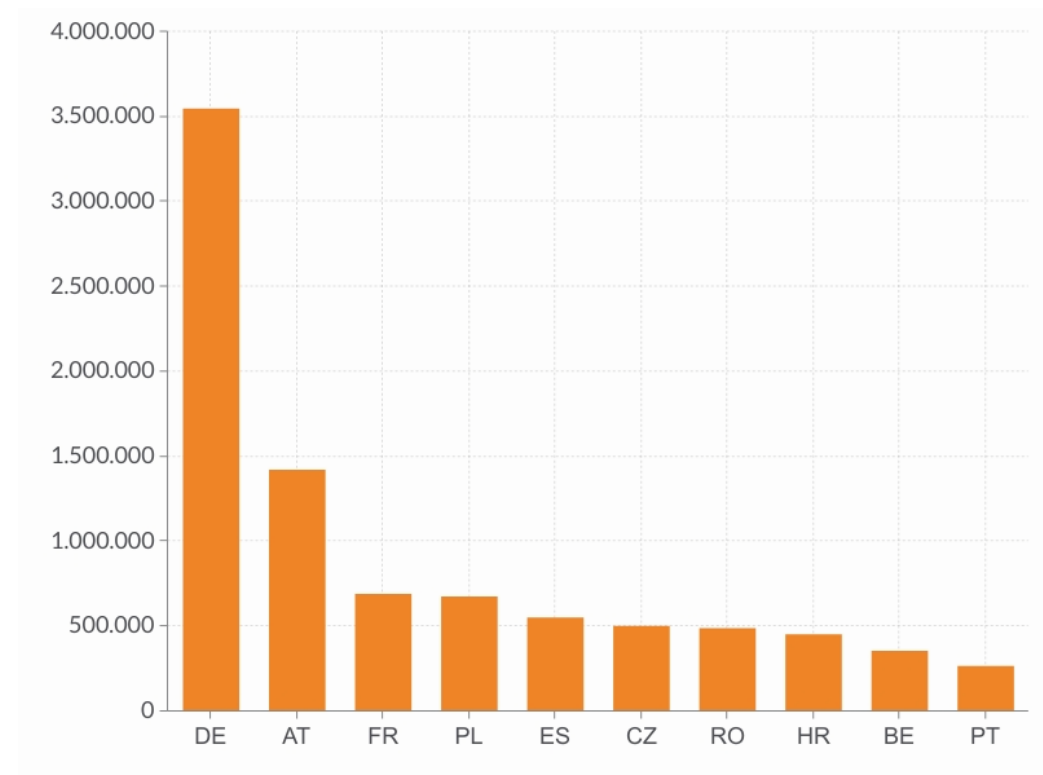

Worldwide ENplus® certified production (from 2011 to 2022, tonnes)

*2022 numbers do not include Russian and Belarussian estimates

*Due to the invasion of Ukraine, 2021 numbers for Ukraine, Russia and Belarus could not be confirmed

source: ENplus®

The world-leading wood pellet certification.

Volumes of ENplus® certified pellets produced by the top 5 countries (2015 - 2022, tonnes)

The world-leading wood pellet certification.

source: ENplus®

Top 10 ENplus® certified pellet producing countries (2022, tonnes)

source: ENplus®

The world-leading wood pellet certification.

Countries with the most ENplus[®] certified pellet plants (last updated: October 2022)